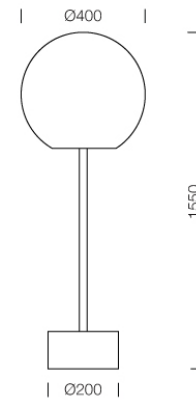

PROJECT : _____

SALE : _____

Lampitude®
TURN ON YOUR ATTITUDE

Product

Dimension

Specification

SERIES : PLAYBALL
ITEM CODE : PLAYBALL-F-40-WW
DESCRIPTION : FLOOR LAMP
SIZE : Ø400 X H1550 (MM)

INSTALLATION : STANDING LAMP
DRILL SIZE : -
WEIGHT : 9 (KG)
MATERIAL : POLYCARBONATE , STEEL , WHITE MARBLE
COLOR : WHITE MARBLE , BRASS
REFLECTOR : -
DIFFUSER : -
IP RATING : 20

LIGHT SOURCES : INCANDESCENT OR LED
SOCKET : E27 X 1
WATTS : MAX 60W
VOLT : -
CCT : -
CRI : -
BEAM ANGLE : -
LUMEN POWER : -
LIFETIME : -

CONTROL GEAR : -
ACCESSORIES : -
REMARKS : BULB NOT INCLUDED

Head office 299/1 (Ekamai) Klongton-Nua, Wattana, Bangkok Thailand 10110
Tel (02) 392 6371-5 FAX (02) 392 1839 Email info@lamptitude.net www.lamptitude.net

PROJECT : _____
SALE : _____

Lampitude®
TURN ON YOUR ATTITUDE

Product

Dimension

Specification

SERIES : PLAYBALL
ITEM CODE : PLAYBALL-F-40-BK
DESCRIPTION : FLOOR LAMP
SIZE : Ø400 X H1550 (MM)

INSTALLATION : STANDING LAMP
DRILL SIZE : -
WEIGHT : 9 (KG)
MATERIAL : POLYCARBONATE , STEEL , BLACK MARBLE
COLOR : BLACK MARBLE , BLACK
REFLECTOR : -
DIFFUSER : -
IP RATING : 20