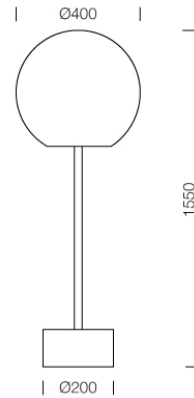

PROJECT : _____

SALE : _____

Lampitude®
TURN ON YOUR ATTITUDE

Product

Dimension

Specification

SERIES : PLAYBALL
ITEM CODE : PLAYBALL-F-40-WW
DESCRIPTION : FLOOR LAMP
SIZE : Ø400 X H1550 (MM)

INSTALLATION : STANDING LAMP
DRILL SIZE : -
WEIGHT : 9 (KG)
MATERIAL : POLYCARBONATE , STEEL , WHITE MARBLE
COLOR : WHITE MARBLE , BRASS
REFLECTOR : -
DIFFUSER : -
IP RATING : 20

LIGHT SOURCES : INCANDESCENT OR LED
SOCKET : E27 X 1
WATTS : MAX 60W
VOLT : -
CCT : -
CRI : -
BEAM ANGLE : -
LUMEN POWER : -
LIFETIME : -

CONTROL GEAR : -
ACCESSORIES : -
REMARKS : BULB NOT INCLUDED

Head office 299/1 (Ekamai) Klongton-Nua, Wattana, Bangkok Thailand 10110
Tel (02) 392 6371-5 FAX (02) 392 1839 Email info@lamptitude.net www.lamptitude.net

PROJECT : _____
SALE : _____

Lampitude®
TURN ON YOUR ATTITUDE

Product

Dimension

Specification

SERIES : PLAYBALL
ITEM CODE : PLAYBALL-F-40-BK
DESCRIPTION : FLOOR LAMP
SIZE : Ø400 X H1550 (MM)

INSTALLATION : STANDING LAMP
DRILL SIZE : -
WEIGHT : 9 (KG)
MATERIAL : POLYCARBONATE , STEEL , BLACK MARBLE
COLOR : BLACK MARBLE , BLACK
REFLECTOR : -
DIFFUSER : -
IP RATING : 20