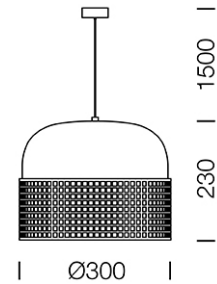

## Dimension

## Specification

ITEM CODE	:	PL-19021BK
SERIES	:	PL-19021
BRAND	:	LAMPTITUDE
LAMP TYPE	:	INCANDESCENT OR LED
LAMP BASE	:	1*E27 MAX 40W
DESCRIPTION	:	PENDANT LAMP
INSTALLATION	:	SURFACE MOUNTED BASE
MATERIAL	:	POWDER COATED STEEL
NET WEIGHT	:	1.43 kg
COLOR	:	MATT BLACK, NICKEL
CONTROL GEAR	:	N/A
REFLECTOR	:	N/A