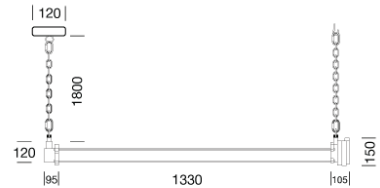

PROJECT : _____

SALE : _____

Lamptitude[®]
TURN ON YOUR ATTITUDE

Product

Dimension

Specification

ITEM CODE	:	PL-16054BK
SERIES	:	INDUSTRIAL
BRAND	:	LAMPTITUDE
LAMP TYPE	:	INCANDESCENT OR LED
LAMP BASE	:	LED T8 MAX 18W
DESCRIPTION	:	PENDANT LAMP
INSTALLATION	:	SURFACE MOUNTED BASE
MATERIAL	:	POWDER COATED ALUMINUM , CLEAR GLASS
NET WEIGHT	:	3.8 kg
COLOR	:	BLACK
CONTROL GEAR	:	N/A
REFLECTOR	:	N/A

PROJECT : _____

SALE : _____

Lamptitude[®]
TURN ON YOUR ATTITUDE

Product

Dimension

Specification

ITEM CODE	:	PL-16054SS
SERIES	:	INDUSTRIAL
BRAND	:	LAMPTITUDE
LAMP TYPE	:	INCANDESCENT OR LED
LAMP BASE	:	LED T8 MAX 18W
DESCRIPTION	:	PENDANT LAMP
INSTALLATION	:	SURFACE MOUNTED BASE
MATERIAL	:	POWDER COATED ALUMINUM , CLEAR GLASS
NET WEIGHT	:	3.8 kg
COLOR	:	GRAY
CONTROL GEAR	:	N/A
REFLECTOR	:	N/A