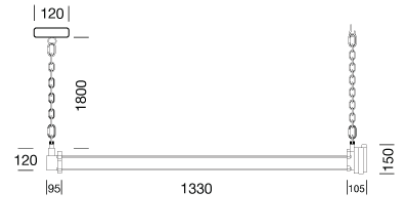

PROJECT : _____

SALE : _____

Lamptitude[®]
TURN ON YOUR ATTITUDE

Product

Dimension

Specification

ITEM CODE	:	PL-16054BK
SERIES	:	INDUSTRIAL
BRAND	:	LAMPTITUDE
LAMP TYPE	:	INCANDESCENT OR LED
LAMP BASE	:	LED T8 MAX 18W
DESCRIPTION	:	PENDANT LAMP
INSTALLATION	:	SURFACE MOUNTED BASE
MATERIAL	:	POWDER COATED ALUMINUM , CLEAR GLASS
NET WEIGHT	:	3.8 kg
COLOR	:	BLACK
CONTROL GEAR	:	N/A
REFLECTOR	:	N/A

PROJECT : _____

SALE : _____

Lamptitude[®]
TURN ON YOUR ATTITUDE

Product

Dimension

Specification

ITEM CODE	:	PL-16054SS
SERIES	:	INDUSTRIAL
BRAND	:	LAMPTITUDE
LAMP TYPE	:	INCANDESCENT OR LED
LAMP BASE	:	LED T8 MAX 18W
DESCRIPTION	:	PENDANT LAMP
INSTALLATION	:	SURFACE MOUNTED BASE
MATERIAL	:	POWDER COATED ALUMINUM , CLEAR GLASS
NET WEIGHT	:	3.8 kg
COLOR	:	GRAY
CONTROL GEAR	:	N/A
REFLECTOR	:	N/A