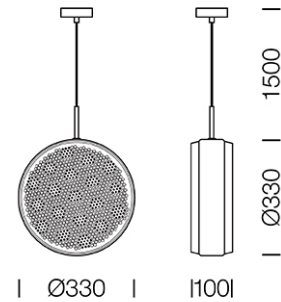

PROJECT : _____

SALE : _____

Lampitude®
TURN ON YOUR ATTITUDE

Product

Dimension

Specification

ITEM CODE	:	PL-16051WH+BRA
SERIES	:	HIVE
BRAND	:	LAMPTITUDE
LAMP TYPE	:	INCANDESCENT OR LED
LAMP BASE	:	1*E27 MAX 40W
DESCRIPTION	:	PENDANT LAMP
INSTALLATION	:	SURFACE MOUNTED BASE
MATERIAL	:	POWDER COATED STEEL, BRASS COVER
COLOR	:	WHITE, BRASS
CONTROL GEAR	:	N/A
REFLECTOR	:	N/A