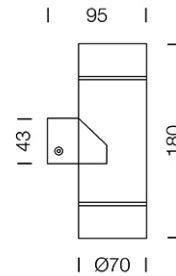

PROJECT : _____

SALE : _____

Lampitude®
TURN ON YOUR ATTITUDE

Product

Dimension

Specification

ITEM CODE	:	PIPE-W2-BK
SERIES	:	PIPE
BRAND	:	LAMPTITUDE
LAMP TYPE	:	HALOGEN OR LED
LAMP BASE	:	2*GU10 MAX 50W
DESCRIPTION	:	OUTDOOR WALL LAMP
INSTALLATION	:	SURFACE MOUNTED WALL
MATERIAL	:	POWDER COATED DIE-CAST ALUMINIUM, CLEAR GLASS
IP RATING	:	IP65
COLOR	:	BLACK
CONTROL GEAR	:	N/A
REFLECTOR	:	N/A