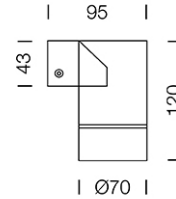

## Dimension

## Specification

ITEM CODE	:	PIPE-W-BK
SERIES	:	PIPE
BRAND	:	LAMPTITUDE
LAMP TYPE	:	HALOGEN OR LED
LAMP BASE	:	1*GU10 MAX 50W
DESCRIPTION	:	OUTDOOR WALL LAMP
INSTALLATION	:	SURFACE MOUNTED WALL
MATERIAL	:	POWDER COATED DIE-CAST ALUMINIUM, CLEAR GLASS
IP RATING	:	IP65
COLOR	:	BLACK
CONTROL GEAR	:	N/A
REFLECTOR	:	N/A