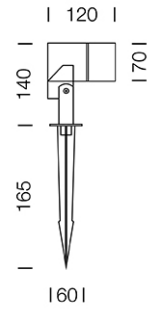

PROJECT : _____

SALE : _____

Lamptitude[®]
TURN ON YOUR ATTITUDE

Product

Dimension

Specification

ITEM CODE	:	PIPE-G-BK
SERIES	:	PIPE
BRAND	:	LAMPTITUDE
LAMP TYPE	:	HALOGEN OR LED
LAMP BASE	:	1*GU10 MAX 50W
DESCRIPTION	:	OUTDOOR SPOTLIGHT
INSTALLATION	:	GROUND SPIKE
MATERIAL	:	POWDER COATED DIE-CAST ALUMINIUM, CLEAR GLASS
IP RATING	:	IP65
COLOR	:	BLACK
CONTROL GEAR	:	N/A
REFLECTOR	:	N/A