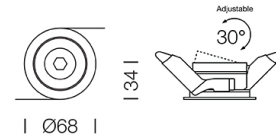

PROJECT : _____
SALE : _____

Lampitude

Product

Dimension

Specification

SERIES	: PICO
ITEM CODE	: PICO-GU10-WW-WW-L
DESCRIPTION	: DOWNLIGHT
SIZE	: Ø68 X H34 (MM)
INSTALLATION	: RECESSED DOWNLIGHT
DRILL SIZE	: Ø59 (MM)
WEIGHT	: 0.07 KG
MATERIAL	: ALUMINIUM
COLOR	: WHITE , WHITE
REFLECTOR	: ALUMINIUM
DIFFUSER	: -
IP RATING	: 20
LIGHT SOURCES	: LED GU10 X 1
WATTS	: MAX 12.8W
INPUT VOLTAGE	: AC 220-240V 50/60 Hz
OUTPUT VOLTAGE	: -
CCT	: -
CRI	: -
BEAM ANGLE	: -
LUMEN POWER	: -
AMBIENT TEMP	: -
LIFETIME	: -
CONTROL GEAR	: -
ACCESSORIES	: -
REMARKS	: BULB NOT INCLUDED