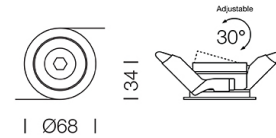

PROJECT : _____
SALE : _____

Lampitude

Product

Dimension

Specification

SERIES	: PICO
ITEM CODE	: PICO-GU10-WW-CH
DESCRIPTION	: DOWNLIGHT
SIZE	: Ø68 X H34 (MM)
INSTALLATION	: RECESSED DOWNLIGHT
DRILL SIZE	: Ø59 (MM)
WEIGHT	: 0.07 KG
MATERIAL	: ALUMINIUM
COLOR	: WHITE , CHROME
REFLECTOR	: ALUMINIUM
DIFFUSER	: -
IP RATING	: 20
LIGHT SOURCES	: LED GU10 X 1
WATTS	: MAX 12.8W
INPUT VOLTAGE	: AC 220-240V 50/60 Hz
OUTPUT VOLTAGE	: -
CCT	: -
CRI	: -
BEAM ANGLE	: -
LUMEN POWER	: -
AMBIENT TEMP	: -
LIFETIME	: -
CONTROL GEAR	: -
ACCESSORIES	: -
REMARKS	: BULB NOT INCLUDED