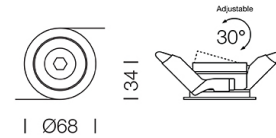

PROJECT : _____
SALE : _____

Lampitude

Product

Dimension

Specification

| | |
|-----------------------|------------------------|
| SERIES | : PICO |
| ITEM CODE | : PICO-GU10-WW-BC-L |
| DESCRIPTION | : DOWNLIGHT |
| SIZE | : Ø68 X H34 (MM) |
| INSTALLATION | : RECESSED DOWNLIGHT |
| DRILL SIZE | : Ø59 (MM) |
| WEIGHT | : 0.07 KG |
| MATERIAL | : ALUMINIUM |
| COLOR | : WHITE , BLACK CHROME |
| REFLECTOR | : ALUMINIUM |
| DIFFUSER | : - |
| IP RATING | : 20 |
| LIGHT SOURCES | : LED GU10 X 1 |
| WATTS | : MAX 12.8W |
| INPUT VOLTAGE | : AC 220-240V 50/60 Hz |
| OUTPUT VOLTAGE | : - |
| CCT | : - |
| CRI | : - |
| BEAM ANGLE | : - |
| LUMEN POWER | : - |
| AMBIENT TEMP | : - |
| LIFETIME | : - |
| CONTROL GEAR | : - |
| ACCESSORIES | : - |
| REMARKS | : BULB NOT INCLUDED |