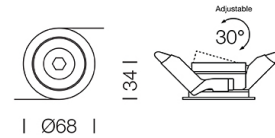

PROJECT : _____
SALE : _____

Lampitude

Product

Dimension

Specification

SERIES	: PICO
ITEM CODE	: PICO-GU10-BK-VG
DESCRIPTION	: DOWNLIGHT
SIZE	: Ø68 X H34 (MM)
INSTALLATION	: RECESSED DOWNLIGHT
DRILL SIZE	: Ø59 (MM)
WEIGHT	: 0.07 KG
MATERIAL	: ALUMINIUM
COLOR	: BLACK , VENETIAN GOLD
REFLECTOR	: ALUMINIUM
DIFFUSER	: -
IP RATING	: 20
LIGHT SOURCES	: LED GU10 X 1
WATTS	: MAX 12.8W
INPUT VOLTAGE	: AC 220-240V 50/60 Hz
OUTPUT VOLTAGE	: -
CCT	: -
CRI	: -
BEAM ANGLE	: -
LUMEN POWER	: -
AMBIENT TEMP	: -
LIFETIME	: -
CONTROL GEAR	: -
ACCESSORIES	: -
REMARKS	: BULB NOT INCLUDED