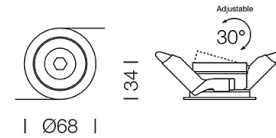

PROJECT : _____
SALE : _____

Lampitude

Product

Dimension

Specification

SERIES	: PICO
ITEM CODE	: PICO-GU10-BK-SGY
DESCRIPTION	: DOWNLIGHT
SIZE	: Ø68 X H34 (MM)
INSTALLATION	: RECESSED DOWNLIGHT
DRILL SIZE	: Ø59 (MM)
WEIGHT	: 0.07 KG
MATERIAL	: ALUMINIUM
COLOR	: BLACK , SPACE GREY
REFLECTOR	: ALUMINIUM
DIFFUSER	: -
IP RATING	: 20
LIGHT SOURCES	: LED GU10 X 1
WATTS	: MAX 12.8W
INPUT VOLTAGE	: AC 220-240V 50/60 Hz
OUTPUT VOLTAGE	: -
CCT	: -
CRI	: -
BEAM ANGLE	: -
LUMEN POWER	: -
AMBIENT TEMP	: -
LIFETIME	: -
CONTROL GEAR	: -
ACCESSORIES	: -
REMARKS	: BULB NOT INCLUDED