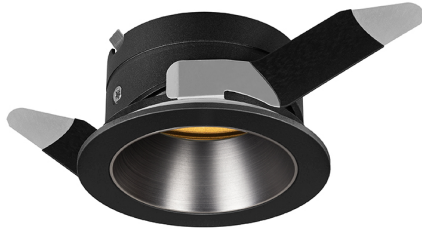

PROJECT : _____
SALE : _____

Lampitude

Product

Dimension

Specification

SERIES	: PICO
ITEM CODE	: PICO-GU10-BK-SGY
DESCRIPTION	: DOWNLIGHT
SIZE	: Ø68 X H34 (MM)
INSTALLATION	: RECESSED DOWNLIGHT
DRILL SIZE	: Ø59 (MM)
WEIGHT	: 0.07 KG
MATERIAL	: ALUMINIUM
COLOR	: BLACK , SPACE GREY
REFLECTOR	: ALUMINIUM
DIFFUSER	: -
IP RATING	: 20
LIGHT SOURCES	: LED GU10 X 1
WATTS	: MAX 12.8W
INPUT VOLTAGE	: AC 220-240V 50/60 Hz
OUTPUT VOLTAGE	: -
CCT	: -
CRI	: -
BEAM ANGLE	: -
LUMEN POWER	: -
AMBIENT TEMP	: -
LIFETIME	: -
CONTROL GEAR	: -
ACCESSORIES	: -
REMARKS	: BULB NOT INCLUDED