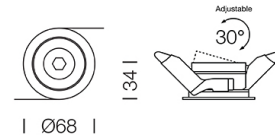

PROJECT : _____
SALE : _____

Lampitude

Product

Dimension

Specification

SERIES	: PICO
ITEM CODE	: PICO-GU10-BK-BK-L
DESCRIPTION	: DOWNLIGHT
SIZE	: Ø68 X H34 (MM)
INSTALLATION	: RECESSED DOWNLIGHT
DRILL SIZE	: Ø59 (MM)
WEIGHT	: 0.07 KG
MATERIAL	: ALUMINIUM
COLOR	: BLACK , BLACK
REFLECTOR	: ALUMINIUM
DIFFUSER	: -
IP RATING	: 20
LIGHT SOURCES	: LED GU10 X 1
WATTS	: MAX 12.8W
INPUT VOLTAGE	: AC 220-240V 50/60 Hz
OUTPUT VOLTAGE	: -
CCT	: -
CRI	: -
BEAM ANGLE	: -
LUMEN POWER	: -
AMBIENT TEMP	: -
LIFETIME	: -
CONTROL GEAR	: -
ACCESSORIES	: -
REMARKS	: BULB NOT INCLUDED