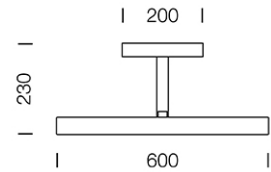

PROJECT : _____

SALE : _____

Lampitude®
TURN ON YOUR ATTITUDE

Product

Dimension

Specification

ITEM CODE	:	PIC-D
SERIES	:	PIC
BRAND	:	LAMPTITUDE
LAMP TYPE	:	LED
LAMP BASE	:	6W 3000K
DESCRIPTION	:	WALL LAMP
INSTALLATION	:	SURFACE MOUNTED WALL
MATERIAL	:	CHROME STEEL
COLOR	:	CHROME
CONTROL GEAR	:	LED DRIVER INCLUDED
REFLECTOR	:	N/A