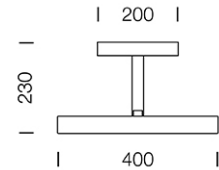

PROJECT : _____

SALE : _____

Lampitude®
TURN ON YOUR ATTITUDE

Product

Dimension

Specification

ITEM CODE	:	PIC-C
SERIES	:	PIC
BRAND	:	LAMPTITUDE
LAMP TYPE	:	LED
LAMP BASE	:	4.8W 3000K
DESCRIPTION	:	WALL LAMP
INSTALLATION	:	SURFACE MOUNTED WALL
MATERIAL	:	CHROME STEEL
COLOR	:	CHROME
CONTROL GEAR	:	LED DRIVER INCLUDED
REFLECTOR	:	N/A