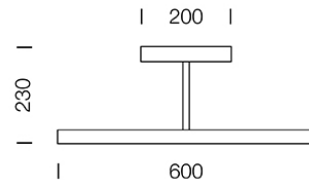

PROJECT : _____

SALE : _____

Lampitude®
TURN ON YOUR ATTITUDE

Product

Dimension

Specification

ITEM CODE	:	PIC-B
SERIES	:	PIC
BRAND	:	LAMPTITUDE
LAMP TYPE	:	LED
LAMP BASE	:	6W 3000K
DESCRIPTION	:	WALL LAMP
INSTALLATION	:	SURFACE MOUNTED WALL
MATERIAL	:	CHROME STEEL
COLOR	:	CHROME
CONTROL GEAR	:	LED DRIVER INCLUDED
REFLECTOR	:	N/A

PROJECT : _____
SALE : _____

Lampitude

Product

Dimension

Specification

SERIES	: PIC-B
ITEM CODE	: PIC-B-BK
DESCRIPTION	: WALL LAMP
SIZE	: L600 X D230 (MM)
INSTALLATION	: SURFACE MOUNTED
DRILL SIZE	: -
WEIGHT	: -
MATERIAL	: CHROME STEEL
COLOR	: BLACK
REFLECTOR	: -
DIFFUSER	: -
IP RATING	: 20
LIGHT SOURCES	: LED
SOCKET	: -
WATTS	: 6W
INPUT VOLTAGE	: -
OUTPUT VOLTAGE	: -
CCT	: 3000K
CRI	: -
BEAM ANGLE	: -
LUMEN POWER	: -
LIFETIME	: -
CONTROL GEAR	: LED DRIVER INCLUDED
ACCESSORIES	: -
REMARKS	: -

Specification

SERIES	: PIC-B
ITEM CODE	: PIC-B-GD
DESCRIPTION	: WALL LAMP
SIZE	: L600 X D230 (MM)
INSTALLATION	: SURFACE MOUNTED
DRILL SIZE	: -
WEIGHT	: -
MATERIAL	: CHROME STEEL
COLOR	: GOLD
REFLECTOR	: -
DIFFUSER	: -
IP RATING	: 20
LIGHT SOURCES	: LED
SOCKET	: -
WATTS	: 6W
INPUT VOLTAGE	: -
OUTPUT VOLTAGE	: -
CCT	: 3000K
CRI	: -
BEAM ANGLE	: -
LUMEN POWER	: -
LIFETIME	: -
CONTROL GEAR	: LED DRIVER INCLUDED
ACCESSORIES	: -
REMARKS	: -