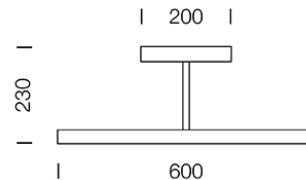

PROJECT : _____

SALE : _____

Lampitude®
TURN ON YOUR ATTITUDE

Product

Dimension

Specification

ITEM CODE	:	PIC-B
SERIES	:	PIC
BRAND	:	LAMPTITUDE
LAMP TYPE	:	LED
LAMP BASE	:	6W 3000K
DESCRIPTION	:	WALL LAMP
INSTALLATION	:	SURFACE MOUNTED WALL
MATERIAL	:	CHROME STEEL
COLOR	:	CHROME
CONTROL GEAR	:	LED DRIVER INCLUDED
REFLECTOR	:	N/A

PROJECT : _____
SALE : _____

Lampitude

Product

Dimension

Specification

SERIES	: PIC-B
ITEM CODE	: PIC-B-BK
DESCRIPTION	: WALL LAMP
SIZE	: L600 X D230 (MM)
INSTALLATION	: SURFACE MOUNTED
DRILL SIZE	: -
WEIGHT	: -
MATERIAL	: CHROME STEEL
COLOR	: BLACK
REFLECTOR	: -
DIFFUSER	: -
IP RATING	: 20
LIGHT SOURCES	: LED
SOCKET	: -
WATTS	: 6W
INPUT VOLTAGE	: -
OUTPUT VOLTAGE	: -
CCT	: 3000K
CRI	: -
BEAM ANGLE	: -
LUMEN POWER	: -
LIFETIME	: -
CONTROL GEAR	: LED DRIVER INCLUDED
ACCESSORIES	: -
REMARKS	: -

Specification

SERIES	: PIC-B
ITEM CODE	: PIC-B-GD
DESCRIPTION	: WALL LAMP
SIZE	: L600 X D230 (MM)
INSTALLATION	: SURFACE MOUNTED
DRILL SIZE	: -
WEIGHT	: -
MATERIAL	: CHROME STEEL
COLOR	: GOLD
REFLECTOR	: -
DIFFUSER	: -
IP RATING	: 20
LIGHT SOURCES	: LED
SOCKET	: -
WATTS	: 6W
INPUT VOLTAGE	: -
OUTPUT VOLTAGE	: -
CCT	: 3000K
CRI	: -
BEAM ANGLE	: -
LUMEN POWER	: -
LIFETIME	: -
CONTROL GEAR	: LED DRIVER INCLUDED
ACCESSORIES	: -
REMARKS	: -