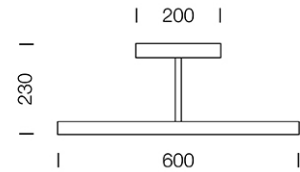

PROJECT : _____

SALE : _____

Lampitude®
TURN ON YOUR ATTITUDE

Product

Dimension

Specification

ITEM CODE	:	PIC-B
SERIES	:	PIC
BRAND	:	LAMPTITUDE
LAMP TYPE	:	LED
LAMP BASE	:	6W 3000K
DESCRIPTION	:	WALL LAMP
INSTALLATION	:	SURFACE MOUNTED WALL
MATERIAL	:	CHROME STEEL
COLOR	:	CHROME
CONTROL GEAR	:	LED DRIVER INCLUDED
REFLECTOR	:	N/A

PROJECT : _____
SALE : _____

Lampitude

Product

Dimension

Specification

SERIES	: PIC-B
ITEM CODE	: PIC-B-BK
DESCRIPTION	: WALL LAMP
SIZE	: L600 X D230 (MM)
INSTALLATION	: SURFACE MOUNTED
DRILL SIZE	: -
WEIGHT	: -
MATERIAL	: CHROME STEEL
COLOR	: BLACK
REFLECTOR	: -
DIFFUSER	: -
IP RATING	: 20
LIGHT SOURCES	: LED
SOCKET	: -
WATTS	: 6W
INPUT VOLTAGE	: -
OUTPUT VOLTAGE	: -
CCT	: 3000K
CRI	: -
BEAM ANGLE	: -
LUMEN POWER	: -
LIFETIME	: -
CONTROL GEAR	: LED DRIVER INCLUDED
ACCESSORIES	: -
REMARKS	: -

Specification

SERIES	: PIC-B
ITEM CODE	: PIC-B-GD
DESCRIPTION	: WALL LAMP
SIZE	: L600 X D230 (MM)
INSTALLATION	: SURFACE MOUNTED
DRILL SIZE	: -
WEIGHT	: -
MATERIAL	: CHROME STEEL
COLOR	: GOLD
REFLECTOR	: -
DIFFUSER	: -
IP RATING	: 20
LIGHT SOURCES	: LED
SOCKET	: -
WATTS	: 6W
INPUT VOLTAGE	: -
OUTPUT VOLTAGE	: -
CCT	: 3000K
CRI	: -
BEAM ANGLE	: -
LUMEN POWER	: -
LIFETIME	: -
CONTROL GEAR	: LED DRIVER INCLUDED
ACCESSORIES	: -
REMARKS	: -