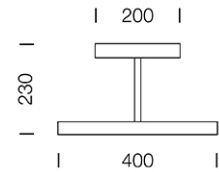

PROJECT : _____

SALE : _____

Lampitude®
TURN ON YOUR ATTITUDE

Product

Dimension

Specification

ITEM CODE	:	PIC-A
SERIES	:	PIC
BRAND	:	LAMPTITUDE
LAMP TYPE	:	LED
LAMP BASE	:	4.8W 3000K
DESCRIPTION	:	WALL LAMP
INSTALLATION	:	SURFACE MOUNTED WALL
MATERIAL	:	CHROME STEEL
COLOR	:	CHROME
CONTROL GEAR	:	LED DRIVER INCLUDED
REFLECTOR	:	N/A