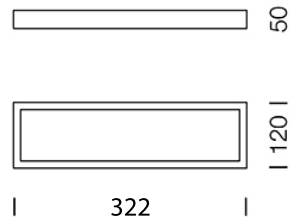

PROJECT : _____
SALE : _____

Product

Dimension

Specification

- SERIES : PIA
- ITEM CODE : PIA-WS-LED
- DESCRIPTION : WALL LAMP
- SIZE : W322 X D120 X H50 (MM)

- INSTALLATION : SURFACE MOUNTED WALL
- DRILL SIZE : -
- WEIGHT : 1.6 KG
- MATERIAL : SOLID ALUMINUM , FROSTED GLASS
- COLOR : ALUMINUM
- REFLECTOR : N/A
- DIFFUSER : N/A
- IP RATING : 20

- LIGHT SOURCES : LED X 2
- SOCKET : -
- WATTS : MAX 9W
- VOLT : -
- CCT : 3000K
- CRI : -
- BEAM ANGLE : -
- LUMEN POWER : -
- LIFETIME : -

- CONTROL GEAR : LED DRIVER INCLUDED
- ACCESSORIES : -
- REMARKS : -