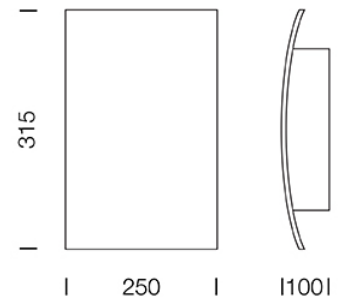

PROJECT : _____

SALE : _____

Lamptitude[®]
TURN ON YOUR ATTITUDE

Product

Dimension

Specification

ITEM CODE	:	PATE-W-GY
SERIES	:	PATE
BRAND	:	LAMPTITUDE
LAMP TYPE	:	COMPACT FLUORESCENT OR LED
LAMP BASE	:	2*E27 MAX 20W
DESCRIPTION	:	OUTDOOR WALL LAMP
INSTALLATION	:	SURFACE MOUNTED
MATERIAL	:	POWDER COATED ALUMINIUM
IP RATING	:	IP54
COLOR	:	GRAY
CONTROL GEAR	:	N/A
REFLECTOR	:	N/A