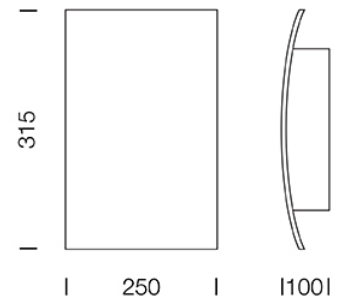

PROJECT : _____

SALE : _____

Lampitude®
TURN ON YOUR ATTITUDE

Product

Dimension

Specification

ITEM CODE : PATE-W-BK
SERIES : PATE
BRAND : LAMPTITUDE
LAMP TYPE : COMPACT FLUORESCENT OR LED
LAMP BASE : 2*E27 MAX 20W
DESCRIPTION : OUTDOOR WALL LAMP
INSTALLATION : SURFACE MOUNTED
MATERIAL : POWDER COATED ALUMINIUM
IP RATING : IP54
COLOR : DARK GRAY
CONTROL GEAR : N/A
REFLECTOR : N/A