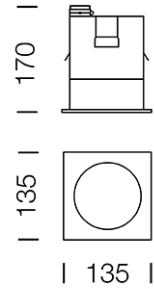

PROJECT : _____

SALE : _____

Lampitude®
TURN ON YOUR ATTITUDE

Product

Dimension

Specification

ITEM CODE	:	PAR30-SQ-WW
SERIES	:	PAR30-SQ
BRAND	:	LAMPTITUDE
LAMP TYPE	:	HALOPAR OR LED
LAMP BASE	:	1*E27 PAR30S MAX 75W
DESCRIPTION	:	DOWNLIGHT
INSTALLATION	:	RECESSED DOWNLIGHT
MATERIAL	:	POWDER COATED ALUMINIUM
COLOR	:	WHITE
CONTROL GEAR	:	N/A
REFLECTOR	:	N/A