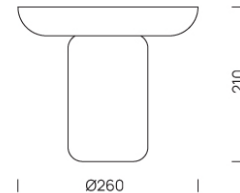

# Lampitude

Product

Dimension

## Specification

SERIES	: PANNA
ITEM CODE	: PANNA-TB
DESCRIPTION	: TABLE LAMP
SIZE	: Ø260 X H210 (MM)
INSTALLATION	: STANDING LAMP
DRILL SIZE	: -
WEIGHT	: 2 KG
MATERIAL	: ALUMINUM , GLASS
COLOR	: WHITE , AMBER
REFLECTOR	: -
DIFFUSER	: -
IP RATING	: 20
LIGHT SOURCES	: LED
SOCKET	: -
WATTS	: 6W
VOLT	: -
CCT	: 3000K
CRI	: -
BEAM ANGLE	: -
LUMEN POWER	: -
LIFETIME	: -
CONTROL GEAR	: LED DRIVER INCLUDED
ACCESSORIES	: -
REMARKS	: