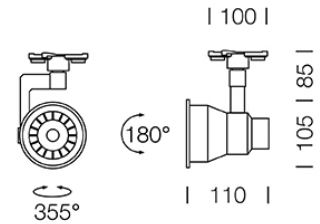

PROJECT : _____

SALE : _____

Lampitude®
TURN ON YOUR ATTITUDE

Product

Dimension

Specification

ITEM CODE	:	P-TRACK-WH
SERIES	:	P-TRACK
BRAND	:	LAMPTITUDE
LAMP TYPE	:	HALOGEN PAR30 OR LED
LAMP BASE	:	1*E27 MAX 50W
DESCRIPTION	:	ADJUSTABLE TRACK LIGHT
INSTALLATION	:	1 PHASE TRACK LIGHT
MATERIAL	:	DIE-CAST ALUMINIUM
COLOR	:	WHITE
CONTROL GEAR	:	N/A
REFLECTOR	:	N/A