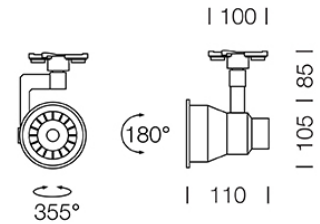

PROJECT : _____

SALE : _____

Lampitude®
TURN ON YOUR ATTITUDE

Product

Dimension

Specification

ITEM CODE	:	P-TRACK-BK
SERIES	:	P-TRACK
BRAND	:	LAMPTITUDE
LAMP TYPE	:	HALOGEN PAR30 OR LED
LAMP BASE	:	1*E27 MAX 50W
DESCRIPTION	:	ADJUSTABLE TRACK LIGHT
INSTALLATION	:	1 PHASE TRACK LIGHT
MATERIAL	:	DIE-CAST ALUMINIUM
COLOR	:	BLACK
CONTROL GEAR	:	N/A
REFLECTOR	:	N/A