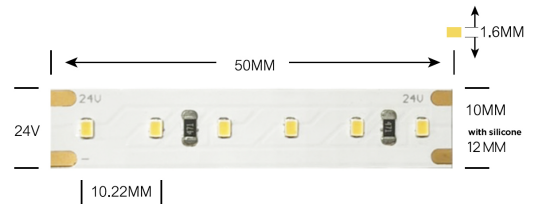

PROJECT : _____
 SALE : _____

Product

Dimension

Specification

SERIES	: P-RIBBON
ITEM CODE	: P-RIBBON-940-4W-CW-SL
DESCRIPTION	: LED STRIP INDOOR
SIZE	: W12 X L5000 (MM) , 5 M/ROLL
INSTALLATION	: SURFACE MOUNTED
DRILL SIZE	: -
WEIGHT	: - KG
MATERIAL	: FLEXIBLE CIRCUITBOARD
COLOR	: WHITE
REFLECTOR	: -
DIFFUSER	: -
IP RATING	: 20
LIGHT SOURCES	: LED SMD 2116-3SDCM 120 CHIPS/M
SOCKET	: -
WATTS	: 4W/M
VOLTAGE	: 24V DC
CCT	: 4000K
CRI	: >90
BEAM ANGLE	: -
LUMEN POWER	: 362.6LM/M
LIFETIME	: 35,000 Hr
CONTROL GEAR	: LED POWER SUPPLY NOT INCLUDED
ACCESSORIES	: -
REMARKS	: -