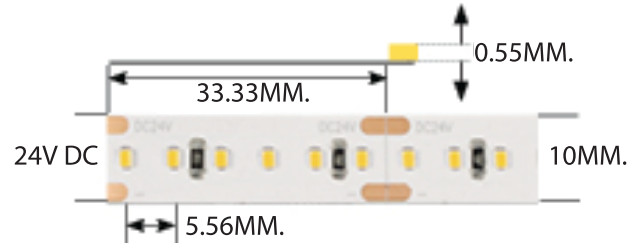

## Dimension

## Specification

SERIES : P-RIBBON-940-14.4W  
 ITEM CODE : P-RIBBON-940-14.4W-CW  
 DESCRIPTION : LED STRIP-INDOOR

HOUSING : PCB RIBBON  
 LIFE TIME : 35,000 HR.  
 LIGHTSOURCE : LED 14.4W/M. 24V DC 120D 180CHIPS/M. 10M./ROLL  
 CRI : >90  
 CCT : 4000K  
 CONTROL GEAR : MEANWEL 24V DC POWER SUPPLY  
 IP RATING : IP20 (INDOOR USE ONLY)  
 INSTALLATION : SURFACE MOUNT IN ALUMINUM PROFILE