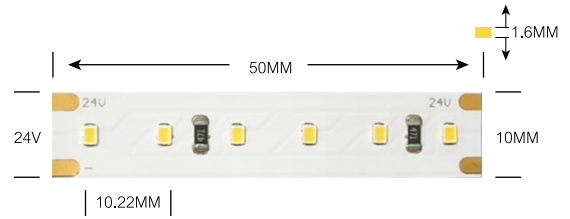

PROJECT : _____
 SALE : _____

Lampitude

Product

Dimension

Specification

SERIES : P-RIBBON
 ITEM CODE : P-RIBBON-930-4W-WW
 HOUSING : PCB RIBBON
 LIFE TIME : 35,000 Hr.
 LIGHT SOURCE : LED 4W/M 60CHIPS/M 24V DC
 DESCRIPTION : LED STRIP-INDOOR
 CRI : >90
 CCT : 3000K
 INSTALLATION : SURFACE MOUNTED IN ALUMINUM PROFILE
 IP RATING : 20 (INDOOR USE ONLY)
 CONTROL GEAR : LED POWER SUPPLY NOT INCLUDED
 REMARKS : 5M/ROLL