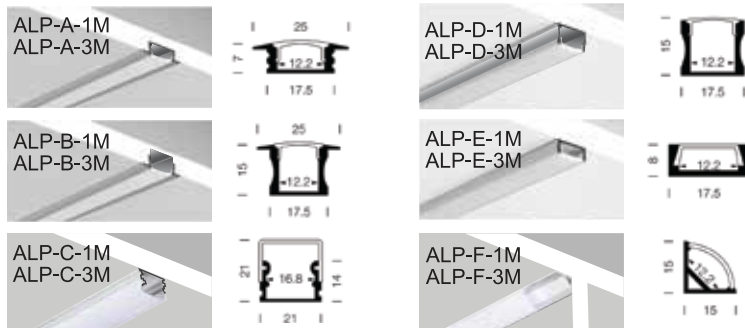

PROJECT : _____
 SALE : _____

Lampitude

Product

Dimension

Specification

SERIES : P-RIBBON
 ITEM CODE : P-RIBBON-930-4W-WW
 HOUSING : PCB RIBBON
 LIFE TIME : 35,000 Hr.
 LIGHT SOURCE : LED 4W/M 60CHIPS/M 24V DC
 DESCRIPTION : LED STRIP-INDOOR
 CRI : >90
 CCT : 3000K
 INSTALLATION : SURFACE MOUNTED IN ALUMINUM PROFILE
 IP RATING : 20 (INDOOR USE ONLY)
 CONTROL GEAR : LED POWER SUPPLY NOT INCLUDED
 REMARKS : 5M/ROLL