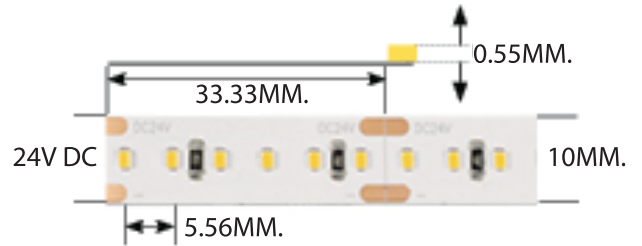

PROJECT : _____
 SALE : _____

Lampitude

Product

Dimension

Specification

SERIES : P-RIBBON
 ITEM CODE : P-RIBBON-930-14.4W-WW
 HOUSING : PCB RIBBON
 LIFE TIME : 35,000 Hr.
 LIGHT SOURCE : LED 14.4W/M 24V DC
 DESCRIPTION : LED STRIP-INDOOR
 CRI : >90
 CCT : 3000K
 INSTALLATION : SURFACE MOUNTED IN ALUMINUM PROFILE
 IP RATING : 20 (INDOOR USE ONLY)
 CONTROL GEAR : LED POWER SUPPLY NOT INCLUDED
 REMARKS : 180LED/M , 5M/ROLL