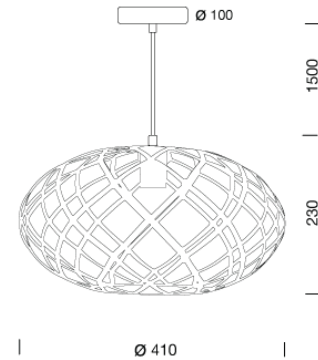

PROJECT : _____

SALE : _____

Lampitude®
TURN ON YOUR ATTITUDE

Product

Dimension

Specification

ITEM CODE	:	OVAL-P -BK
SERIES	:	LETE
BRAND	:	LAMPTITUDE
LAMP TYPE	:	INCANDESCENT OR LED
LAMP BASE	:	1*E27 MAX 60W
DESCRIPTION	:	PENDANT LAMP
INSTALLATION	:	SURFACE MOUNTED BASE
MATERIAL	:	POWDER COATED STEEL
NET WEIGHT	:	1 kg
COLOR	:	BLACK
CONTROL GEAR	:	N/A
REFLECTOR	:	N/A