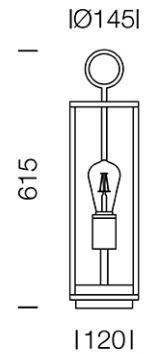

PROJECT : _____

SALE : _____

Lampitude®
TURN ON YOUR ATTITUDE

Product

Dimension

Specification

ITEM CODE	:	OUTRO2-B50-WW
SERIES	:	OUTRO
BRAND	:	LAMPTITUDE
LAMP TYPE	:	INCANDESCENT OR LED
LAMP BASE	:	1*E27 MAX 15W
DESCRIPTION	:	BOLLARD LAMP
INSTALLATION	:	SURFACE MOUNTED
MATERIAL	:	POWDER COATED DIE-CAST ALUMINUM, CLEAR GLASS
IP RATING	:	IP54
NET WEIGHT	:	2.4 kg
COLOR	:	WHITE
CONTROL GEAR	:	N/A
REFLECTOR	:	N/A