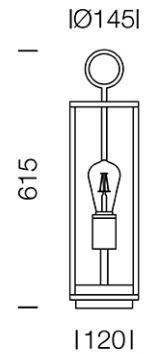

PROJECT : _____

SALE : _____

Lampitude®
TURN ON YOUR ATTITUDE

Product

Dimension

Specification

ITEM CODE	:	OUTRO2-B50-BK
SERIES	:	OUTRO
BRAND	:	LAMPTITUDE
LAMP TYPE	:	INCANDESCENT OR LED
LAMP BASE	:	1*E27 MAX 15W
DESCRIPTION	:	BOLLARD LAMP
INSTALLATION	:	SURFACE MOUNTED
MATERIAL	:	POWDER COATED DIE-CAST ALUMINUM, CLEAR GLASS
IP RATING	:	IP54
NET WEIGHT	:	2.4 kg
COLOR	:	DARK GRAY
CONTROL GEAR	:	N/A
REFLECTOR	:	N/A