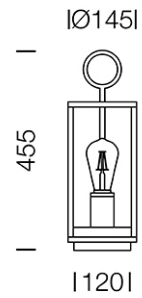

PROJECT : _____

SALE : _____

Lampitude®
TURN ON YOUR ATTITUDE

Product

Dimension

Specification

ITEM CODE	:	OUTRO2-B34-WW
SERIES	:	OUTRO
BRAND	:	LAMPTITUDE
LAMP TYPE	:	INCANDESCENT OR LED
LAMP BASE	:	1*E27 MAX 15W
DESCRIPTION	:	BOLLARD LAMP
INSTALLATION	:	SURFACE MOUNTED
MATERIAL	:	POWDER COATED DIE-CAST ALUMINUM, CLEAR GLASS
IP RATING	:	IP54
NET WEIGHT	:	2 kg
COLOR	:	WHITE
CONTROL GEAR	:	N/A
REFLECTOR	:	N/A