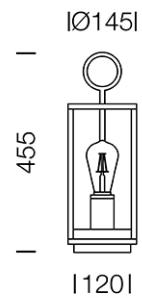

PROJECT : _____

SALE : _____

Lampitude®
TURN ON YOUR ATTITUDE

Product

Dimension

Specification

ITEM CODE	:	OUTRO2-B34-BK
SERIES	:	OUTRO
BRAND	:	LAMPTITUDE
LAMP TYPE	:	INCANDESCENT OR LED
LAMP BASE	:	1*E27 MAX 15W
DESCRIPTION	:	BOLLARD LAMP
INSTALLATION	:	SURFACE MOUNTED
MATERIAL	:	POWDER COATED DIE-CAST ALUMINUM, CLEAR GLASS
IP RATING	:	IP54
NET WEIGHT	:	2 kg
COLOR	:	DARK GRAY
CONTROL GEAR	:	N/A
REFLECTOR	:	N/A