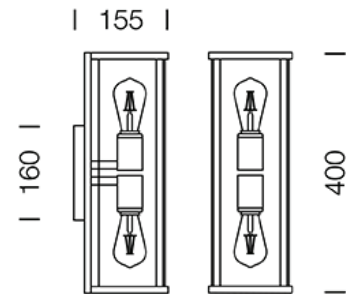

PROJECT : _____

SALE : _____

Lampitude®
TURN ON YOUR ATTITUDE

Product

Dimension

Specification

ITEM CODE	:	OUTRO-W2-BK
SERIES	:	OUTRO
BRAND	:	LAMPTITUDE
LAMP TYPE	:	INCANDESCENT OR LED
LAMP BASE	:	2*E27 MAX 60W
DESCRIPTION	:	OUTDOOR WALL LAMP
INSTALLATION	:	SURFACE MOUNTED WALL
MATERIAL	:	POWDER COATED ALUMINIUM, GLASS
IP RATING	:	IP54
COLOR	:	DARK GRAY
CONTROL GEAR	:	N/A
REFLECTOR	:	N/A