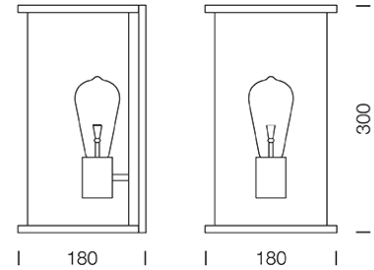

PROJECT : _____

SALE : _____

Lampitude®
TURN ON YOUR ATTITUDE

Product

Dimension

Specification

ITEM CODE	:	OUTRO-W-BK
SERIES	:	OUTRO
BRAND	:	LAMPTITUDE
LAMP TYPE	:	INCAN OR LED
LAMP BASE	:	1*E27 MAX 60W
DESCRIPTION	:	OUTDOOR WALL LAMP
INSTALLATION	:	SURFACE MOUNTED
MATERIAL	:	POWDER COATED ALUMINIUM, GLASS
IP RATING	:	IP54
COLOR	:	DARK GRAY
CONTROL GEAR	:	N/A
REFLECTOR	:	N/A