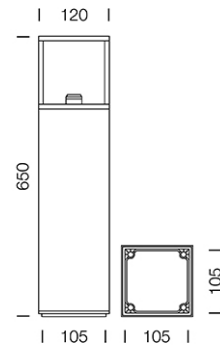

PROJECT : _____

SALE : _____

Lampitude®
TURN ON YOUR ATTITUDE

Product

Dimension

Specification

ITEM CODE	:	OUTRO-B65-BK
SERIES	:	OUTRO
BRAND	:	LAMPTITUDE
LAMP TYPE	:	INCANDESCENT OR LED
LAMP BASE	:	1*E27 MAX 60W
DESCRIPTION	:	OUTDOOR BOLLARD LAMP
INSTALLATION	:	SURFACE MOUNTED
MATERIAL	:	POWDER COATED DIE-CAST ALUMINUM, GLASS
IP RATING	:	IP54
COLOR	:	DARK GRAY
CONTROL GEAR	:	N/A
REFLECTOR	:	N/A