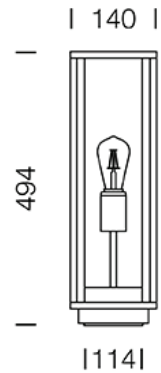

PROJECT : _____

SALE : _____

Lampitude®
TURN ON YOUR ATTITUDE

Product

Dimension

Specification

ITEM CODE	:	OUTRO-B500-BK
SERIES	:	OUTRO
BRAND	:	LAMPTITUDE
LAMP TYPE	:	INCANDESCENT OR LED
LAMP BASE	:	1*E27 MAX 60W
DESCRIPTION	:	OUTDOOR BOLLARD LAMP
INSTALLATION	:	SURFACE MOUNTED
MATERIAL	:	POWDER COATED ALUMINIUM, GLASS
IP RATING	:	IP54
COLOR	:	DARK GRAY
CONTROL GEAR	:	N/A
REFLECTOR	:	N/A