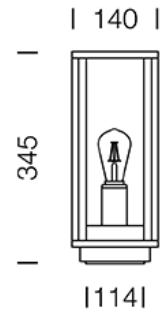

PROJECT : _____

SALE : _____

Lampitude®
TURN ON YOUR ATTITUDE

Product

Dimension

Specification

ITEM CODE	:	OUTRO-B350-BK
SERIES	:	OUTRO
BRAND	:	LAMPTITUDE
LAMP TYPE	:	INCANDESCENT OR LED
LAMP BASE	:	1*E27 MAX 60W
DESCRIPTION	:	OUTDOOR BOLLARD LAMP
INSTALLATION	:	SURFACE MOUNTED
MATERIAL	:	POWDER COATED ALUMINIUM, GLASS
IP RATING	:	IP54
COLOR	:	DARK GRAY
CONTROL GEAR	:	N/A
REFLECTOR	:	N/A