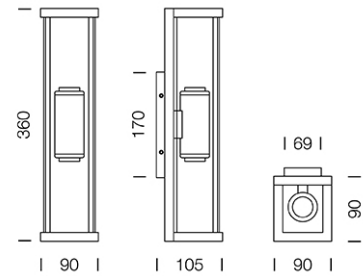

## Dimension

## Specification

ITEM CODE	:	OUTRA-W2
SERIES	:	OUTRA
BRAND	:	LAMPTITUDE
LAMP TYPE	:	INCANDESCENT OR LED
LAMP BASE	:	2*E27 MAX 13W
DESCRIPTION	:	OUTDOOR WALL LAMP
INSTALLATION	:	SURFACE MOUNTED WALL
MATERIAL	:	POWDER COATED DIE-CAST ALUMINUM, GLASS, SILICONE
IP RATING	:	IP54
COLOR	:	WHITE
CONTROL GEAR	:	N/A
REFLECTOR	:	N/A