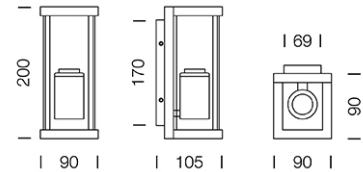

PROJECT : _____

SALE : _____

Lampitude®
TURN ON YOUR ATTITUDE

Product

Dimension

Specification

ITEM CODE	:	OUTRA-W1
SERIES	:	OUTRA
BRAND	:	LAMPTITUDE
LAMP TYPE	:	INCANDESCENT OR LED
LAMP BASE	:	1*E27 MAX 13W
DESCRIPTION	:	OUTDOOR WALL LAMP
INSTALLATION	:	SURFACE MOUNTED WALL
MATERIAL	:	POWDER COATED DIE-CAST ALUMINUM, GLASS, SILICONE
IP RATING	:	IP54
COLOR	:	WHITE
CONTROL GEAR	:	N/A
REFLECTOR	:	N/A