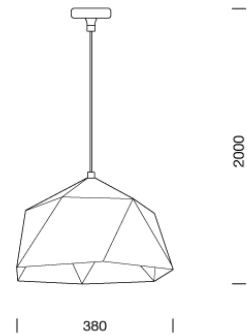

PROJECT : _____

SALE : _____

Lamptitude®
TURN ON YOUR ATTITUDE

Product

Dimension

Specification

ITEM CODE	:	ORIGAMI-PM-WW
SERIES	:	ORIGAMI
BRAND	:	LAMPTITUDE
LAMP TYPE	:	INCANDESCENT OR LED
LAMP BASE	:	1*E27 MAX 40W
DESCRIPTION	:	PENDANT LAMP
INSTALLATION	:	SURFACE MOUNTED BASE
MATERIAL	:	POWER COATED STEEL
NET WEIGHT	:	1.9 kg
COLOR	:	SANDY WHITE
CONTROL GEAR	:	N/A
REFLECTOR	:	N/A