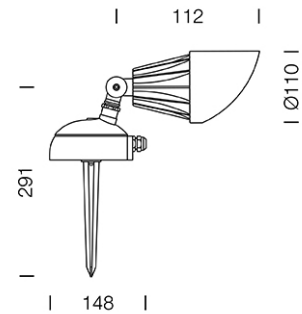

PROJECT : _____

SALE : _____

Lampitude®
TURN ON YOUR ATTITUDE

Product

Dimension

Specification

ITEM CODE	:	6124-BK
SERIES	:	ORGA
BRAND	:	LAMPTITUDE
LAMP TYPE	:	HALOGEN OR LED
LAMP BASE	:	1*GU10 MAX 50W
DESCRIPTION	:	OUTDOOR SPOTLIGHT
INSTALLATION	:	GROUND SPIKE
MATERIAL	:	POWDER COATED DIE-CAST ALUMINIUM, CLEAR GLASS
IP RATING	:	IP65
COLOR	:	BLACK
CONTROL GEAR	:	N/A
REFLECTOR	:	N/A