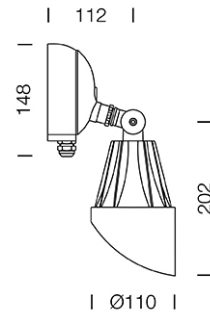

PROJECT : _____

SALE : _____

Lamptitude®
TURN ON YOUR ATTITUDE

Product

Dimension

Specification

ITEM CODE	:	6123-BK
SERIES	:	ORGA
BRAND	:	LAMPTITUDE
LAMP TYPE	:	HALOGEN OR LED
LAMP BASE	:	1*GU10 MAX 50W
DESCRIPTION	:	OUTDOOR WALL LAMP
INSTALLATION	:	SURFACE MOUNTED WALL
MATERIAL	:	POWDER COATED DIE-CAST ALUMINIUM, CLEAR GLASS
IP RATING	:	IP65
COLOR	:	BLACK
CONTROL GEAR	:	N/A
REFLECTOR	:	N/A