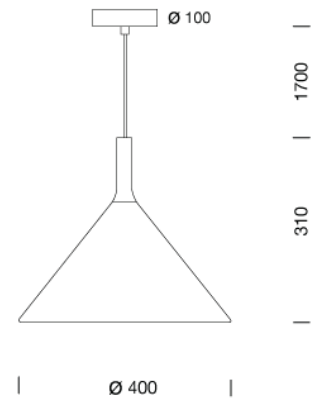

PROJECT : _____

SALE : _____

Lampitude®
TURN ON YOUR ATTITUDE

Product

Dimension

Specification

ITEM CODE	:	ONISE-P-SV
SERIES	:	ONISE
BRAND	:	LAMPTITUDE
LAMP TYPE	:	INCANDESCENT OR LED
LAMP BASE	:	1*E27 MAX 60W
DESCRIPTION	:	PENDANT LAMP
INSTALLATION	:	SURFACE MOUNTED BASE
MATERIAL	:	ALUMINUM
NET WEIGHT	:	1.1 kg
COLOR	:	ALUMINUM, BLACK
CONTROL GEAR	:	N/A
REFLECTOR	:	N/A

PROJECT : _____

SALE : _____

Lamptitude®
TURN ON YOUR ATTITUDE

Product

Dimension

Specification

ITEM CODE	:	ONISE-P-BK
SERIES	:	ONISE
BRAND	:	LAMPTITUDE
LAMP TYPE	:	INCANDESCENT OR LED
LAMP BASE	:	1*E27 MAX 60W
DESCRIPTION	:	PENDANT LAMP
INSTALLATION	:	SURFACE MOUNTED BASE
MATERIAL	:	ALUMINUM
NET WEIGHT	:	1.1 kg
COLOR	:	BLACK, COPPER
CONTROL GEAR	:	N/A
REFLECTOR	:	N/A