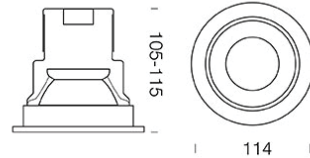

PROJECT : _____
SALE : _____

Product

Dimension

Specification

- SERIES : ONE-GU10
- ITEM CODE : ONE-GU10-WW-WW
- DESCRIPTION : DOWNLIGHT LAMP
- SIZE : Ø114 X H150 (MM)

- INSTALLATION : RECESSED DOWNLIGHT
- DRILL SIZE : Ø97
- WEIGHT : -
- MATERIAL : POWDER COATED ALUMINUM
- COLOR : WHITE
- REFLECTOR : N/A
- DIFFUSER : N/A
- IP RATING : 20

- LIGHT SOURCES : LED
- SOCKET : GU10 X 1
- WATTS : MAX 50W
- VOLT : -
- CCT : -
- CRI : -
- BEAM ANGLE : -
- LUMEN POWER : -
- LIFETIME : -

- CONTROL GEAR : -
- ACCESSORIES : -
- REMARKS : BULB NOT INCLUDED