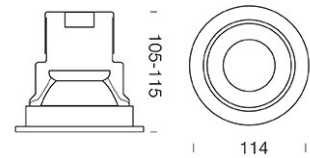

PROJECT : _____

SALE : _____

Lampitude®
TURN ON YOUR ATTITUDE

Product

Dimension

Specification

ITEM CODE	:	ONE-GU10-WW-GY
SERIES	:	ONE-GU10
BRAND	:	LAMPTITUDE
LAMP TYPE	:	HALOGEN OR LED
LAMP BASE	:	1*GU10 MAX 50W
DESCRIPTION	:	DOWNLIGHT LAMP
INSTALLATION	:	RECESSED DOWNLIGHT
MATERIAL	:	POWDER COATED ALUMINUM
COLOR	:	SANDY WHITE, GRAY
CONTROL GEAR	:	N/A
REFLECTOR	:	SANDBLAST ALUMINUM