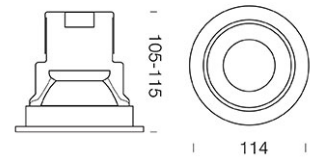

## Dimension

## Specification

|              |   |                        |
|--------------|---|------------------------|
| ITEM CODE    | : | ONE-GU10-WW-GD         |
| SERIES       | : | ONE-GU10               |
| BRAND        | : | LAMPTITUDE             |
| LAMP TYPE    | : | HALOGEN OR LED         |
| LAMP BASE    | : | 1*GU10 MAX 50W         |
| DESCRIPTION  | : | DOWNLIGHT LAMP         |
| INSTALLATION | : | RECESSED DOWNLIGHT     |
| MATERIAL     | : | POWDER COATED ALUMINUM |
| COLOR        | : | SANDY WHITE, GOLD      |
| CONTROL GEAR | : | N/A                    |
| REFLECTOR    | : | SANDBLAST ALUMINUM     |