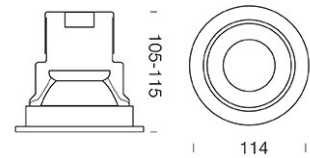

## Dimension

## Specification

ITEM CODE	:	ONE-GU10-WW-BK
SERIES	:	ONE-GU10
BRAND	:	LAMPTITUDE
LAMP TYPE	:	HALOGEN OR LED
LAMP BASE	:	1*GU10 MAX 50W
DESCRIPTION	:	DOWNLIGHT LAMP
INSTALLATION	:	RECESSED DOWNLIGHT
MATERIAL	:	POWDER COATED ALUMINUM
COLOR	:	SANDY WHITE, BLACK
CONTROL GEAR	:	N/A
REFLECTOR	:	SANDBLAST ALUMINUM