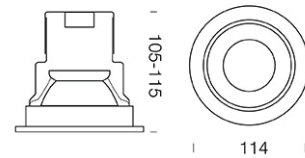

## Dimension

## Specification

ITEM CODE	:	ONE-GU10-WW-BC
SERIES	:	ONE-GU10
BRAND	:	LAMPTITUDE
LAMP TYPE	:	HALOGEN OR LED
LAMP BASE	:	1*GU10 MAX 50W
DESCRIPTION	:	DOWNLIGHT LAMP
INSTALLATION	:	RECESSED DOWNLIGHT
MATERIAL	:	POWDER COATED ALUMINUM
COLOR	:	SANDY WHITE, BLACK CHROME
CONTROL GEAR	:	N/A
REFLECTOR	:	BLACK CHROME ALUMINUM