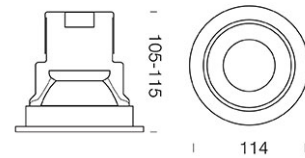

## Dimension

## Specification

ITEM CODE	:	ONE-GU10-BK-WW
SERIES	:	ONE-GU10
BRAND	:	LAMPTITUDE
LAMP TYPE	:	HALOGEN OR LED
LAMP BASE	:	1*GU10 MAX 50W
DESCRIPTION	:	DOWNLIGHT LAMP
INSTALLATION	:	RECESSED DOWNLIGHT
MATERIAL	:	POWDER COATED ALUMINUM
COLOR	:	SANDY BLACK, WHITE
CONTROL GEAR	:	N/A
REFLECTOR	:	SANDBLAST ALUMINUM